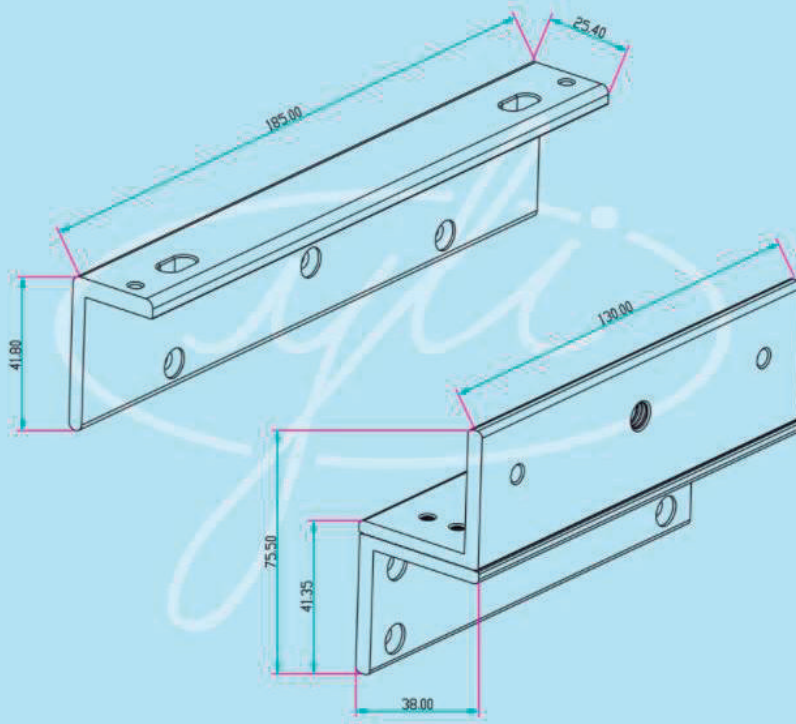

MAGNETIC LOCK BRACKET

ZL Bracket size for 180kg single door electromagnetic lock

MAGNETIC LOCK BRACKET

ZL Bracket size for 280kg single door electromagnetic lock

MAGNETIC LOCK BRACKET

ZL Brackets size for 350kg single door electromagnetic lock

MAGNETIC LOCK BRACKET

Bracket size for 500kg single door electromagnetic lock