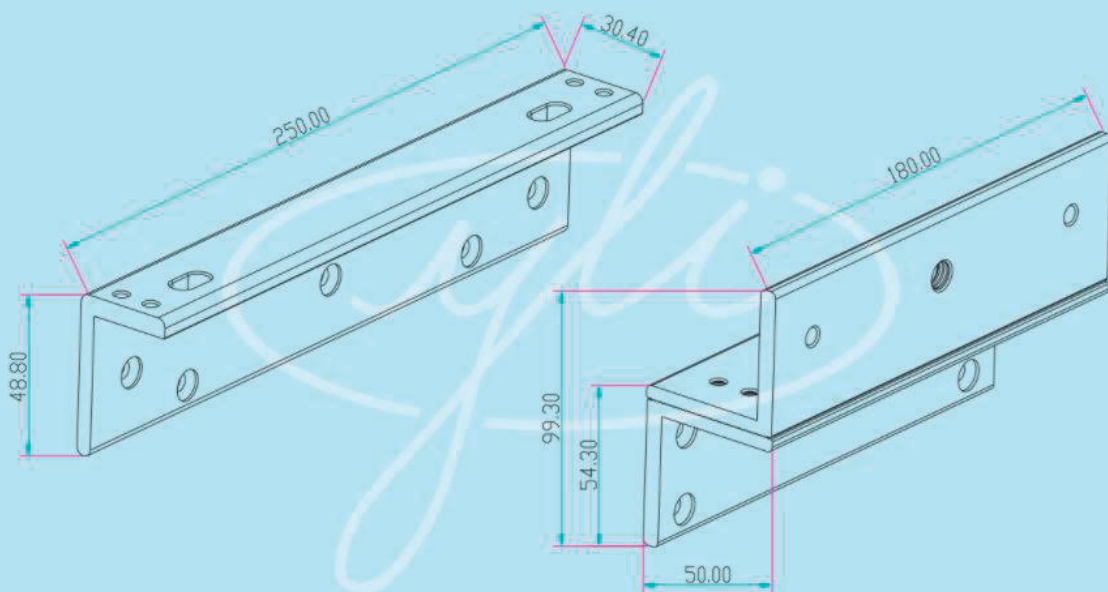

MAGNETIC LOCK BRACKET

ZL Bracket size for 180kg single door electromagnetic lock

MAGNETIC LOCK BRACKET

ZL Bracket size for 280kg single door electromagnetic lock

MAGNETIC LOCK BRACKET

ZL Brackets size for 350kg single door electromagnetic lock

MAGNETIC LOCK BRACKET

Bracket size for 500kg single door electromagnetic lock