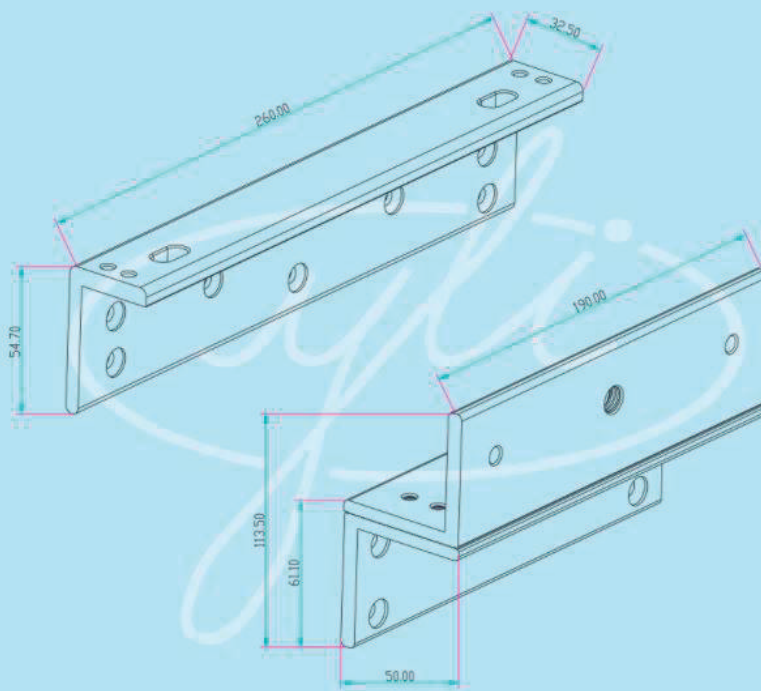

MAGNETIC LOCK BRACKET

ZL Bracket size for 180kg single door electromagnetic lock

MAGNETIC LOCK BRACKET

ZL Bracket size for 280kg single door electromagnetic lock

MAGNETIC LOCK BRACKET

ZL Brackets size for 350kg single door electromagnetic lock

MAGNETIC LOCK BRACKET

Bracket size for 500kg single door electromagnetic lock